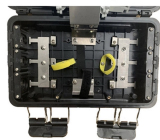

Choose from our selection of power distribution boxes in a wide range of styles and sizes. Same and Next Day Delivery.