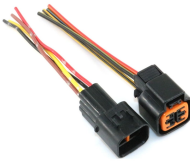

Portable power distribution box with flexible amperage for changing temporary power needs.

Designed with safety in mind, the Champion Power Distribution Box is equipped with a built-in surge protector, circuit breaker protection and a locking safety door to keep your connections secure. The ...