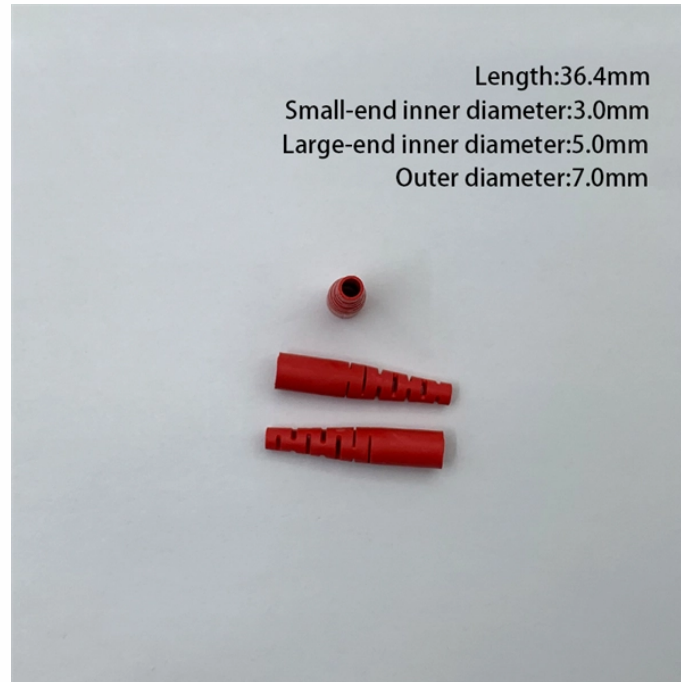

## Access Switch 48 Ethernet Ports

## Access Switch 48 Ethernet Ports

The Cisco Catalyst 1000 Series switches are fixed-configuration, Gigabit Ethernet switches that provide entry-level enterprise-class Layer 2 access for branch offices, conventional ...

The S5440L-48M is a compact 1U multi-gigabit switch featuring 48 flexible 100M/1G/2.5G Base-T RJ45 access ports and built-in wirespeed 10/25/40G uplinks, delivering high-speed access and efficient ...