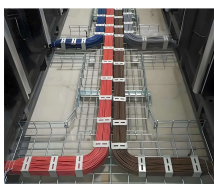

Appropriate Ethernet cables must be used to connect with the PoE and normal switch by means of a physical connection. Use the cables correctly and plug each end cable to the ...