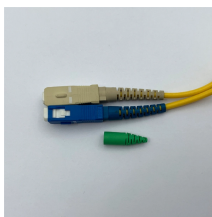

Explore tower accessories for self-supporting, guyed, bracketed, and lattice towers used in telecom and wireless installations.