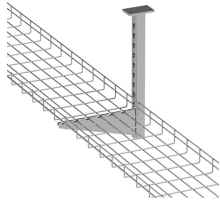

Aesthetically pleasing mesh cable tray cabling

Aesthetically pleasing mesh cable tray cabling

Additionally, the trays can be easily accessed for maintenance, allowing for the replacement or repair of cables without disrupting the rest of the building. In addition to their functional benefits, cable tray ...

C-Channel Swage Cable Tray: Channel cable trays are the ultimate solution to support wiring systems of smaller diameters. Available in widths of 3, 4, and 6 inches, channel cable trays are a discrete, ...

Hitech's Wire Mesh Cable Tray is engineered for efficient cable management in industrial, commercial, and data center applications. With 4mm and 5mm wire diameters, it ensures excellent ventilation, ...

We're expanding our Wire Mesh Tray offering with new 30-inch and 36-inch widths - and the 36-inch tray is a game-changer for working in hyperscale data centers. Designed to support larger volumes ...

Discover why wire mesh cable trays are ideal for data centres and industrial spaces, offering faster installation, airflow, and easy layout changes.