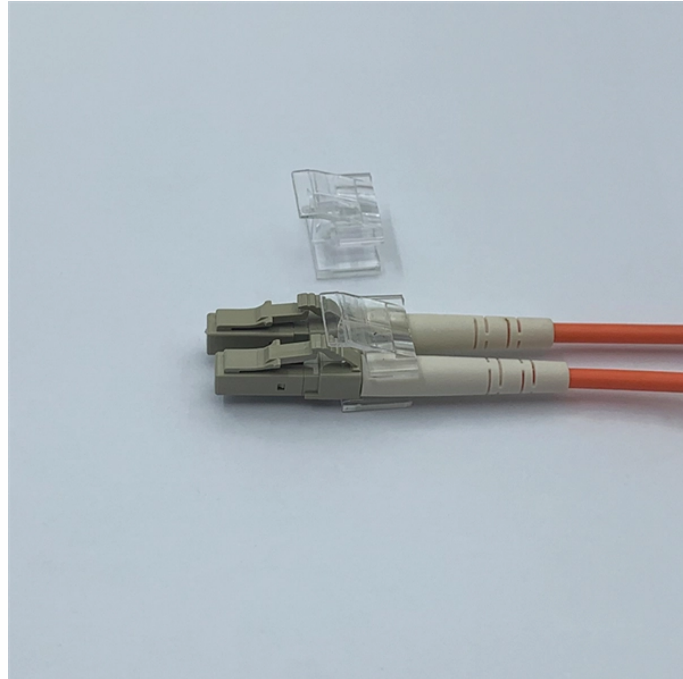

## Aggregation Optical Cables and Backbone Optical Cables

## Aggregation Optical Cables and Backbone Optical Cables

The backbone of these high-speed physical layers is the MPO (Multi-Fiber Push-On) and its premium iteration, the MTP® cable. Unlike traditional duplex cables that carry a single transmit and ...

Beyond its technological prowess, the aggregation layer is instrumental in establishing seamless connectivity to the core network, forming the backbone of the optical infrastructure.

Learn when to use MPO aggregation assemblies vs LC patch cables in high-density data centers. A practical guide for system integrators on scalability, compatibility, and performance.