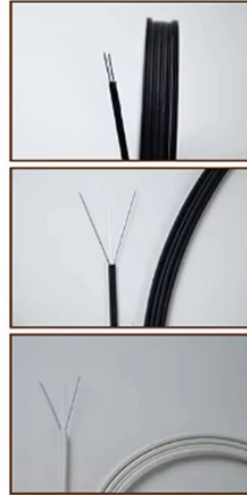

Albanian Cable Tray Inspection Unit

Albanian Cable Tray Inspection Unit

The document is a field inspection report for the installation of cable ...

Chalfant Ladder Cable Tray Systems are ideal for indoor and outdoor cable management. They provide reliability, ease of installation, and cost savings both initially and long term.

Step-by-step instrumentation cable tray installation guide with safety tips, standards, inspections, and downloadable Excel checklist.

This document provides an inspection test plan for cable tray installation on the Riau GFPP 275MW IPP Project.

Below is a comprehensive checklist of the most important items to verify: □□ 1. Type of Cable Tray • Ensure the type (perforated / ladder / enclosed) matches the design intent. • Verify the...

This article is about ITP (Inspection Test Plan) Plan for Cable Tray and Accessories Installation.

This content provides you with sample packing, tray and internal inspection and test plan. This is a draft ITP and must be modified based on your PO specifications.

In this detailed guide, we'll explore the essential inspection methods for cable trays, focusing on maintaining their structural integrity, load-bearing capacity, fire resistance, and more.