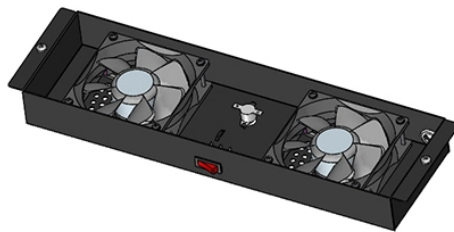

All cable tray connecting pieces

All cable tray connecting pieces

 <p>Pre-Terminated Patch Panel</p> <ul style="list-style-type: none">Standard 12" widthUp to 144 Ports in 1UUltra-High Density Ready <p>High-Density Patch Panel Standard Patch Panel Ultra-High Density Patch Panel</p>	<p>Fast installation with dependable support. Everything you need to build a cable management system, including Cablofil wire mesh cable tray, ladder cable tray, prefab assemblies for brand circuit wiring, ...</p>
---	---

 <p>Cable Tray, 2" Depth x 4" Width x 10" Section, Material: Carbon Steel. Finish: Electroplated Zinc.</p>	<p>Cable Tray, 2" Depth x 4" Width x 10" Section, Material: Carbon Steel. Finish: Electroplated Zinc.</p>
---	---

 <p>Explore a detailed guide to cable tray accessories and understand their uses in ensuring safety, stability, and efficiency in electrical system installations.</p>	<p>Explore a detailed guide to cable tray accessories and understand their uses in ensuring safety, stability, and efficiency in electrical system installations.</p>
---	---

 <p>These cable tray fittings are designed and engineered to provide added support, protection, organization, and flexibility to the cable management infrastructure.</p>	<p>These cable tray fittings are designed and engineered to provide added support, protection, organization, and flexibility to the cable management infrastructure.</p>
--	--