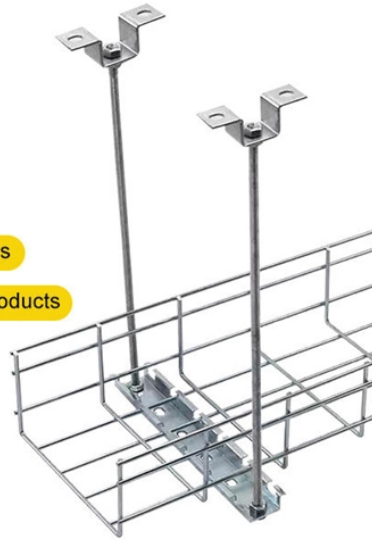

Alloy Cable Tray Parts

STAINLESS STEEL WIRE MESH

Long-lasting and durable

Comprehensive specifications

Customized non-standard products

Overview

Choose from our selection of cable tray accessories, including cable and hose trays, steel formable cable and hose trays, and more. In stock and ready to ship.

Alloy Cable Tray Parts

These special heavy duty tray hold down cable tray clamps and expansion guides are ideal for fastening tray to C-Channels and beams, such as those found on bridges.

Cable Tray Washer Kit, Steel (50 Pack) Cable Tray Splicer, Washer Kit, Material: Carbon Steel, Finish: Electroplated Zinc, Package of 50

These are the most corrosion-resistant tray systems we offer for routing cable and hose in configurations such as curves, slopes, and tees. Cut, bend, and connect the wire mesh trays.

Shop for Cable trays and other high quality components on Sale. MISUMI offers FREE CAD downloads, short lead times, technical support and competitive pricing on over 80 sextillion parts.