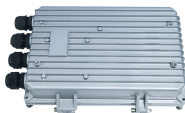

Organize network infrastructure with CommScope Horizontal and Vertical Cable Management Kits. Sturdy aluminum structures, troughs, spools, and trays keep cables secure and concealed.