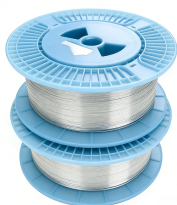

Aluminum Alloy Cable Management Stand Vertical Mount

Aluminum Alloy Cable Management Stand Vertical Mount

Search Newegg for vertical cable management. Get fast shipping and top-rated customer service.

The Aluminum Cable Ladder has a high loading capacity to manage dense cable transitions. Designed with a lightweight structural design, easy installation, and long-lasting corrosion resistance, the ...

Vertical fittings allow for a change in direction to a different plane. Covers are used when additional security is required. Splices join any combination of straight sections and fittings. Supports provide ...

View the dimensions, materials, features and available options for Ambit Vertical Cable Management.

Aluminum Alloy Dual Ball Bearing Turntable Cable Reel Stand, Adjustable Feet Supports up to 220 lbs, Vertical & Horizontal Use, Ergonomic Detachable Handle, Smooth & Stable Rotation (Large)