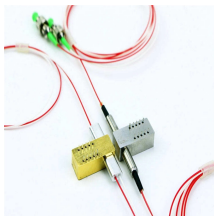

Aluminum Alloy Cable Management Stand Vertical Mount

Aluminum Alloy Cable Management Stand Vertical Mount

Search Newegg for vertical cable management. Get fast shipping and top-rated customer service.

The Aluminum Cable Ladder has a high loading capacity to manage dense cable transitions. Designed with a lightweight structural design, easy installation, and long-lasting corrosion resistance, the ...

Vertical fittings allow for a change in direction to a different plane. Covers are used when additional security is required. Splices join any combination of straight sections and fittings. Supports provide ...

View the dimensions, materials, features and available options for Ambit Vertical Cable Management.

Aluminum Alloy Dual Ball Bearing Turntable Cable Reel Stand, Adjustable Feet Supports up to 220 lbs, Vertical & Horizontal Use, Ergonomic Detachable Handle, Smooth & Stable Rotation (Large)