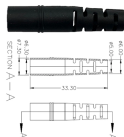

(1)Material of cable tray : Low carbon steel (steel Q235B) and stainless steel 304 and 316.
(2)Surface finish for cable basket tray : electro zinc plating for indoor usage; Power coating for indoor and ...