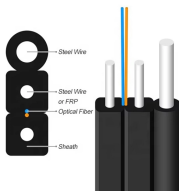

Browse our range of Cable Trays. Buy Cable Management Cable Tray, Wire Tray & Cable Baskets. The perfect cable management solution. Shop Today!

TRADE PRICE LISTCABLE MANAGEMENT ... EL600G
EL750G EL900G ELR300150G ELR450150G
ELR450300G ELR600150G ELR600300G
ELR600450G ELR750150G ELR750300G
ELR750450G ...