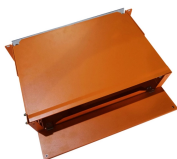

Find high-quality cable tray bolts and nuts for secure installations. Explore top suppliers, materials, and sizes. Click to discover reliable solutions for your project needs.