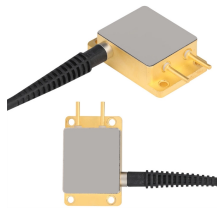

## Anning Galvanized Cable Tray Models

## Anning Galvanized Cable Tray Models

Discover all CAD files of the "Cable trays" category from Supplier-Certified Catalogs SOLIDWORKS, Inventor, Creo, CATIA, Solid Edge, autoCAD, Revit and many more CAD software but also as STEP, ...

Ladder Trays Ladder 3D Drawings Explore our full collection of Metallic Ladder 3D Drawings, including horizontal fittings, vertical fittings and metallic tray.

Download free BIM objects from over 2 000 manufacturers. Choose among BIM objects for SketchUp, Autodesk, Revit, Vectorworks or ArchiCAD.