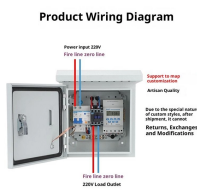

From the "all-seeing eye" networks in safe cities to the "seamless dialogue" in smart manufacturing, and further to the "zero-latency" scheduling in intelligent transportation, industrial ...