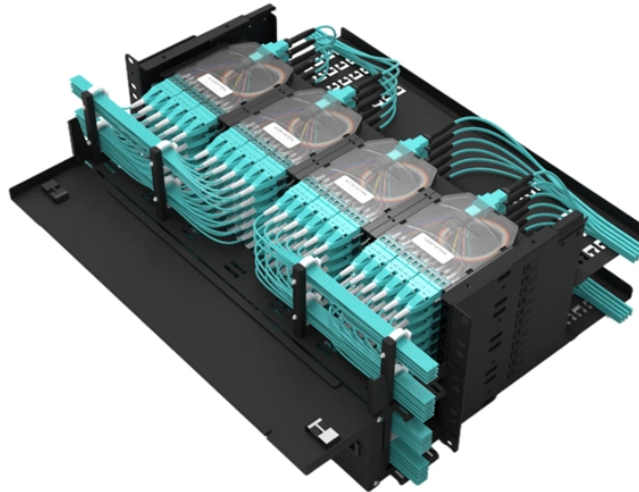

## Are junction boxes and circuit breakers the same

## Are junction boxes and circuit breakers the same

In conclusion, electrical boxes and junction boxes are crucial components of an electrical system, serving different purposes. Electrical boxes house devices such as switches, outlets, and ...

Junction boxes are intended for wire splicing and electrical connections, providing a safe housing for these components. On the other hand, sub-panels are designed to distribute power, including circuit ...