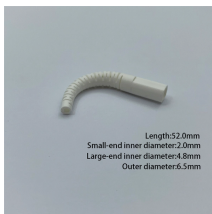

This chart presents a comparative analysis of different cable tray materials, focusing on their strength and cost-effectiveness. The materials considered include fiberglass, steel, aluminum, and plastic.