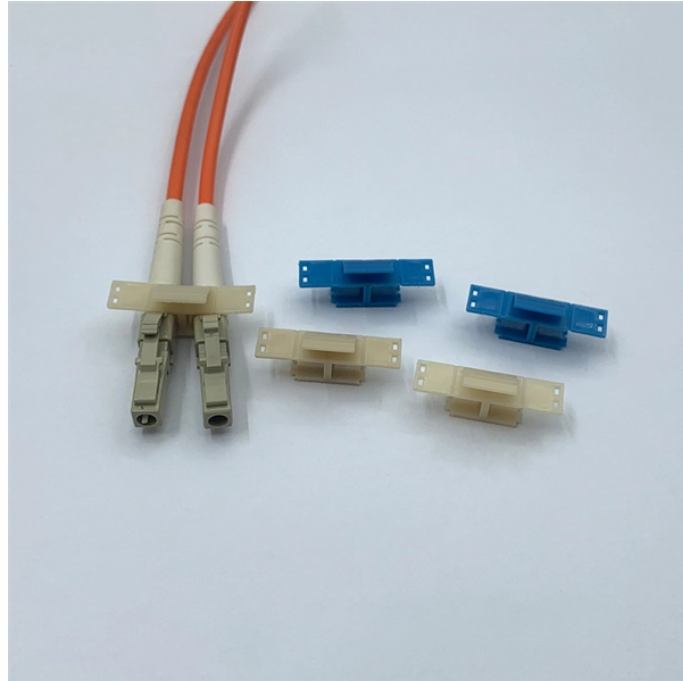

Bahamas Junction Box 12-pin

Bahamas Junction Box 12-pin

The junction box can easily be installed under the ground, gives you full protection of the Cable Line. Made of high quality plastic, it will not crack or fade in sunlight, persistence and durable.

12" x 12" x 3" White PVC Junction Box - Heavy-Duty Plastic Electrical Conduit Box with Pre-Molded 1/2" & 3/4" Knockouts, Snap-Off Cover & Metal Lid Screws Included

Shop through a wide selection of Electrical boxes at Amazon . Free shipping and free returns on Prime eligible items.

Get the best deals for 12V Junction Box at eBay . We have a great online selection at the lowest prices with Fast & Free shipping on many items!

These junction boxes provide a rugged solution with an IP67 rating or greater, making them ideal for both indoor and outdoor applications. Products are available with M12, M8, 7/8", or 1/2-20UNF ...

12" x 12" x 3" White PVC Junction Box - Heavy-Duty Plastic Electrical Conduit Box with Pre-Molded 1/2" & 3/4" Knockouts, Snap-Off Cover & Metal Lid Screws Included

Choose from our selection of junction boxes, including over 2,800 products in a wide range of styles and sizes. Same and Next Day Delivery.