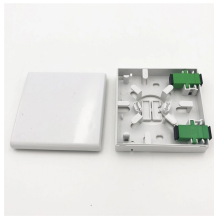

Bahamas Junction Box 12-pin

Bahamas Junction Box 12-pin

The junction box can easily be installed under the ground, gives you full protection of the Cable Line. Made of high quality plastic, it will not crack or fade in sunlight, persistence and durable.

12" x 12" x 3" White PVC Junction Box - Heavy-Duty Plastic Electrical Conduit Box with Pre-Molded 1/2" & 3/4" Knockouts, Snap-Off Cover & Metal Lid Screws Included

Shop through a wide selection of Electrical boxes at Amazon . Free shipping and free returns on Prime eligible items.

12" x 12" x 3" White PVC Junction Box - Heavy-Duty Plastic Electrical Conduit Box with Pre-Molded 1/2" & 3/4" Knockouts, Snap-Off Cover & Metal Lid Screws Included

Choose from our selection of junction boxes, including over 2,800 products in a wide range of styles and sizes. Same and Next Day Delivery.