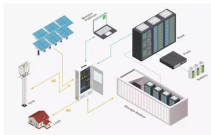

In addition to a complete line of fittings and accessories to fulfil any type of installation requirement, Navitas supplies Cable Tray Systems that are used to support and distribute insulated electrical, ...