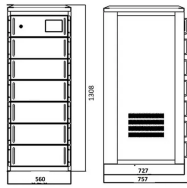

GDR Telecom Site Energy Systems

Ball valve box distribution box

Ball valve box distribution box

Polylok 3017-20 - 20" Distribution & Valve Box w/ Flat Cover (8 Hole)- ****Image may not represent actual product.****
**

** We have the solution to all of your onsite needs with our 20" ...

Our superior wall thickness, combined with the most advanced manufacturing in the industry, mean high strength valve boxes that properly fit together. They are available in a screw or slip type design, and ...

Internally Equalized Ball Design Compatible with CFC, HCFC, HFC, and HFO Refrigerants and Oils Schrader Valve Inserted into Ball Valve Body for Durability Ruptureproof Encapsulated Stem that is ...

Ball Valve Box With Valve Ball Valve and bushed to specified Containment size. Includes Containment Valve Box fitting with threaded Access Plu andle and Centralizers for positioning valve in box. Carrier ...