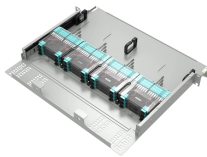

Bangladesh Mechanical Distribution Box

Bangladesh Mechanical Distribution Box

Discover a wide range of tools at the best prices.

Walton DB Box-TP (L3) 3-Way price in BD at ULA. Get a fire-resistant, durable, and safe distribution box for 3-phase power management. EMI, COD & fast delivery.

1 Piece Fj6 Single-Phase/Three-Phase Electrical Junction Box - 2inch Outlets, 6/8/12 Ports, Brass Terminal Block, Suitable for Household Distribution, Maximum Support 200A, 220V

Walton DB Box-TP (L3) 3-Way price in BD at ULA. Get a fire-resistant, durable, and safe distribution box for 3-phase power management. EMI, COD & fast delivery.