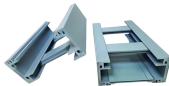

Discover 1000mm cable tray with fitting cable tray design for secure cable support tray. Ideal for commercial wiring systems, CE certified.