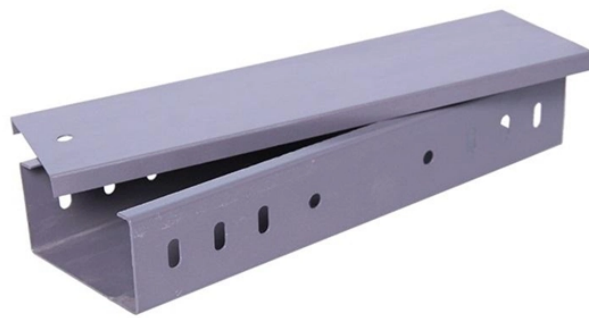

Base station U-shaped steel cable tray 1000mm deep

Base station U-shaped steel cable tray 1000mm deep

Porous U-shaped steel cable trays are widely used in telecommunications operator rooms and base stations such as China Telecom, China Mobile, China Unicom, China Netcom, and China Railway. It ...

The porous U-shaped steel cable tray is a specialized product developed for the equipment rooms and stations of telecommunications operators such as China Telecom, China Mobile, China Unicom, ...

MP Husky's cable tray selector for choosing the correct tray type (ladder, solid bottom, perforated, wire mesh) and size based on load, cable type and installation requirements.

Kabel tray adalah sebuah atau serangkaian barang beserta dengan aksesoris penunjang pemasangannya yang digunakan untuk membentuk sebuah struktur yang kokoh untuk mengikat dan ...

Parco provides perforated cable trays & GI perforated cable trays (50-1000mm) with a min. 86-micron HDG coating. ISO & UAF-certified for electrical cable management in commercial, industrial & ...

Choose from our selection of cable trays, including over 850 products in a wide range of styles and sizes. Same and Next Day Delivery.

Porous U-shaped steel cable trays are widely used in telecommunications operator rooms and base stations such as China Telecom, China Mobile, China Unicom, China Netcom, and China Railway. It ...