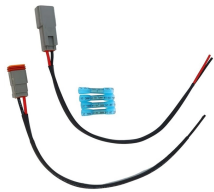

## Beam Light Connection Cable Tray

## Beam Light Connection Cable Tray

The Ladder Tray features light, rugged, tubular steel construction. It is designed for mechanical support and strain relief in long runs of cable and creates a smooth gradual bend for cable.

Snake Tray is committed to designing and manufacturing products that have many green benefits. Our products are made of recycled goods, minimize material waste, are energy efficient, use less non ...

One advantage of I-Beam ladder cable trays is that hold down clips and expansion guides can be located on the inside or outside of the I-Beam cable tray. I-Beam cable tray is available in all NEMA ...

Cablofil's Wiremesh Cable Tray concept is based on performance, safety, and economy. These three qualities make the Cablofil Wiremesh Cable Tray system preferred by installers.

Our aluminum, I-beam ladder cable trays feature 3-inch tangents and are using connectable with our fittings and accessories. Aluminum ladder cable trays benefit from being lightweight and resistant to ...