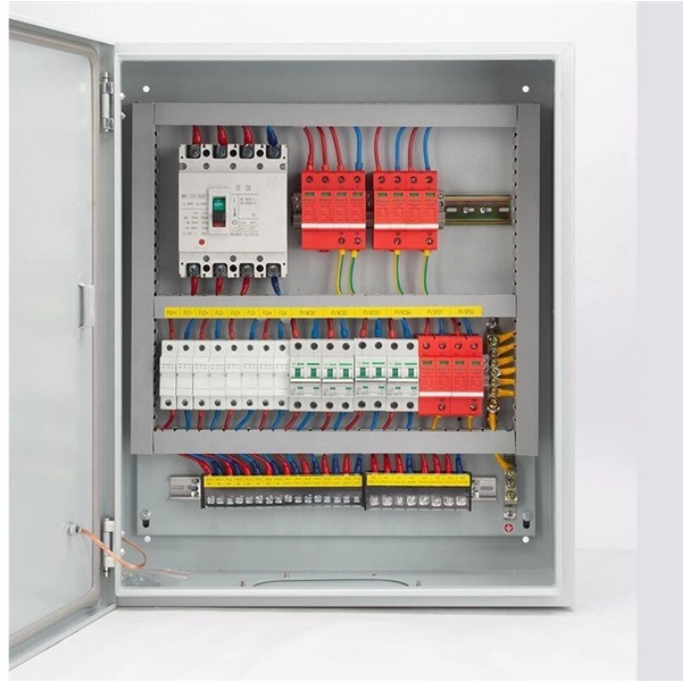

GDR Telecom Site Energy Systems

Belgian Mesh Cable Tray Customization Price

Belgian Mesh Cable Tray Customization Price

Stainless steel wire mesh cable trays can be customized to meet specific requirements. They are available in different sizes, forms, and fittings, allowing for a tailored solution that fits your exact ...

Metal cable trays offer a durable solution for keeping cables in place, ensuring easy maintenance and scalability tailored to the changing needs of electrical systems. Contact us to order this item.

Discover the key factors affecting cable tray price per meter, including materials, demand, and competition. Get cost insights and future pricing trends.

5 Items Show 25 50 75 100 per page Sort By Cable Trays in various edge heights Edge Height 35 Edge Height 50 Edge Height 60 Edge Height 85 Edge Height 100 Edge Height 110 Fittings in various edge ...

Wire mesh is made from sturdy Stainless Steel Cable Tray, metal wires woven or welded together, making it highly resistant to impact and deformation. It can withstand heavy loads and is durable ...