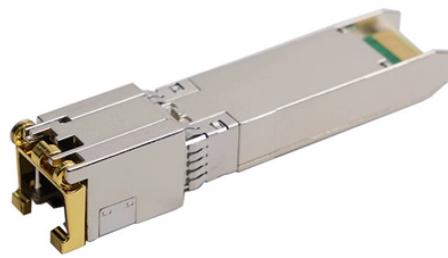

Belik power distribution box

Belik power distribution box

The power distribution box has the characteristics of good insulation performance, safe and reliable operation, flexible connection and wide protection range. It mounts to the wall and provides a ...

Choose from our selection of power distribution boxes in a wide range of styles and sizes. Same and Next Day Delivery.

Browse power distribution boxes with circuit breaker protection and multiple outlet configurations. Shop durable solutions for construction and emergency use.

Explore Hubbell Wiring Device-Kellems' spider boxes, built to provide reliable and versatile temporary power solutions in demanding environments like construction sites and outdoor events. These ...

The interior of the electric box has been pre-wired and assembled. The user only needs to distinguish the live wire L and the neutral wire N, and calculate according to the wiring diagram.

□High Current Capacity□□This power distribution box boasts a maximum input current of 80A and features an 80A leakage circuit breaker, providing safe and reliable power distribution for ...

Get the best deals on Power Distribution Box In Electrical Boxes & Enclosures when you shop the largest online selection at eBay . Free shipping on many items | Browse your favorite brands | ...