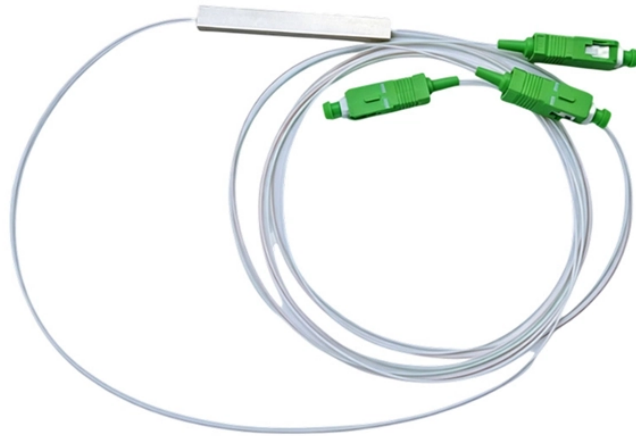

Benin Data Center Cable Tray Prices

Benin Data Center Cable Tray Prices

If you are searching for a reliable cable tray supplier in Benin, Ned-Tech is your trusted partner. With a combination of quality products, competitive pricing, and efficient delivery, we help contractors, ...

All types of galvanize and non galvanized cable tray is available in affordable price remember we supply nationwide.

Available in sizes ranging from 1U to 48U, these cable managers come in horizontal and vertical configurations. Designed to streamline and protect network cables, they provide a neat, efficient ...

Being one of the leading Cable Tray Manufacturers in Benin, we work for customer satisfaction and design and deliver the standard and customized range accordingly. We have a comprehensive range ...

Available in sizes ranging from 1U to 48U, these cable managers come in horizontal and vertical configurations. Designed to streamline and protect network cables, ...

Discover the key factors affecting cable tray price per meter, including materials, demand, and competition. Get cost insights and future pricing trends.

Bahra Electric Cable Trays are an essential component of any well-designed electrical infrastructure, providing a safe, organized, and easily accessible pathway for routing and managing cables, wires, ...