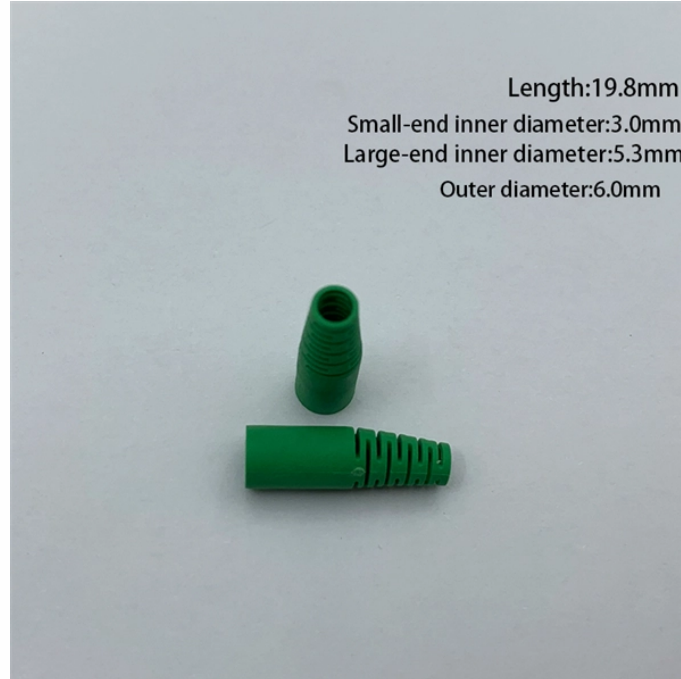

Benin-style junction box

Benin-style junction box

Our pull boxes perform to make your underground electrical and telecommunications project safe and easy. Browse our variety of underground junction boxes for your electrical and cable applications.