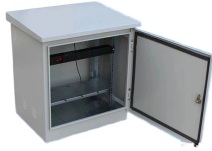

Blue cable tray connecting piece

Blue cable tray connecting piece

Its design includes innovative splice components that can reduce the need for supports and brackets, enable fast, one person installation and lower overall costs. For both power and data cable ...