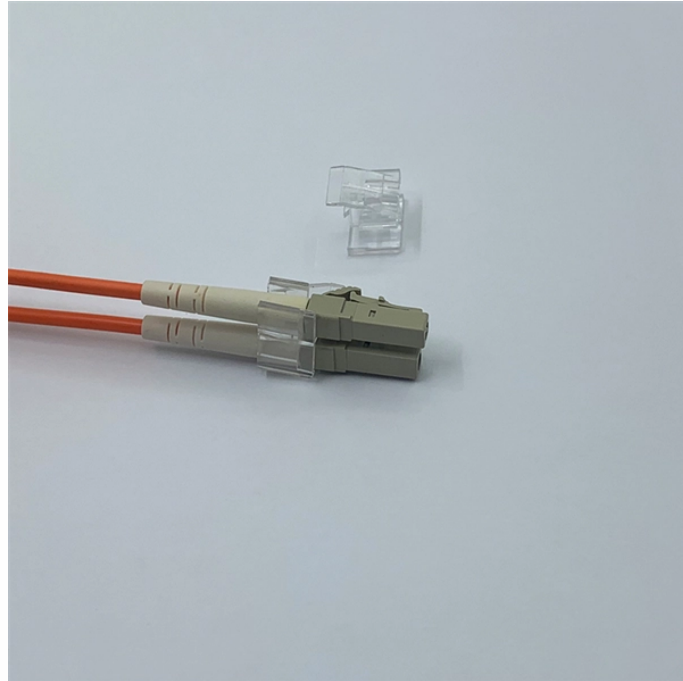

Blue cable tray connecting piece

Blue cable tray connecting piece

Its design includes innovative splice components that can reduce the need for supports and brackets, enable fast, one person installation and lower overall costs. For both power and data cable ...

Cut, bend, and connect the wire mesh trays to route cable and hose in configurations such as curves, slopes, and tees. They are a lightweight option for organizing bundles of cable and hose while ...

AIRIC Heat Shrink Butt Connectors 16-14 AWG, 100 Pcs Waterproof Electrical Crimp Splice Terminal for Auto Repair, Insulated Marine Grade Connector for 16,14 Gauge Wire, Wiring Crimps Terminals, Blue

Cable Tray, Divider Strip, 2 Inch, COT30, For cable separation within a single tray.

Cable Tray Washer Kit, Steel (50 Pack) Cable Tray Splicer, Washer Kit, Material: Carbon Steel, Finish: Electroplated Zinc, Package of 50

Cable Tray, 2" Depth x 4" Width x 10" Section, Material: Carbon Steel. Finish: Electroplated Zinc.

Blue cable trays are typically constructed from high-quality materials such as steel or aluminum and finished with a durable powder coating. This coating provides both the distinctive blue color and ...