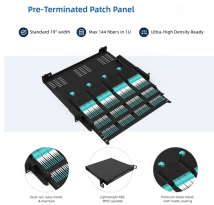

Thinklogical manufactures mid-to-large scale fiber-optic KVM matrix switches that are IA-accredited to manage multiple classifications of information through a single switch, simplifying authorized ...