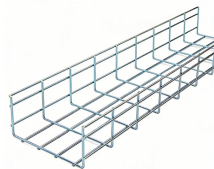

Streamlined IP KVM matrix solutions are ideal for organizations prioritizing ease of use and low maintenance. Typically deployed in an unmanaged configuration without a KVM management switch, ...