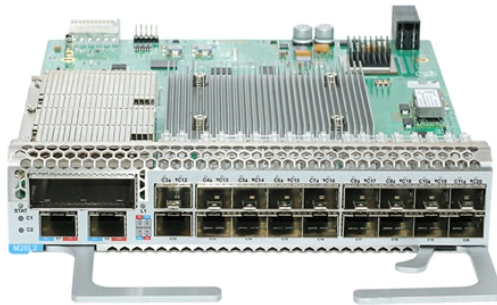

Building Cable Tray Layout

Building Cable Tray Layout

Cable tray length is selected based on the load to be supported, the distance between the supports (also referred to as the span), and handling and installation constraints.

Cable trays simplify the wiring system design process and reduces ...

Hubbell's NEXTFRAME® Ladder Tray is the effective and widely used cable runway that supports and delivers bundles of cable between cabinets, racks, and closets, along walls, and suspended from ...