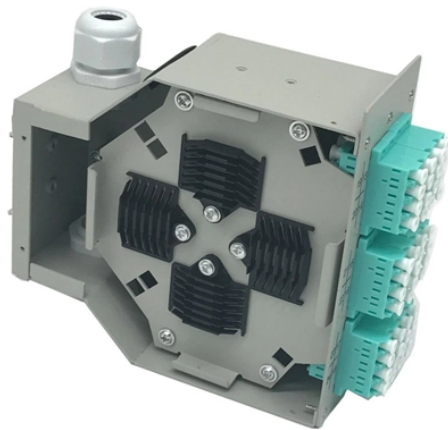

# Bulgarian Fiber Optic Terminal Box Single-Core Project Quotation

## Overview

If you're sourcing fiber terminal boxes in bulk or need cost-effective models for project rollouts, this guide breaks down everything you must know before placing your next order. A fiber terminal box is an enclosure that houses the termination, splicing, and. The GZR Series 19" Rack-mounted Terminal Box (Rail-based) is a functional component for optical fibre distribution frames or network integrated cabinets, offering fibre splicing, distribution, and tray storage. CAHORS offers complete solutions for FTTH distribution in residential. FTTH ODN Plug and Play Fiber Access Terminal, indoor/outdoor IFDH 3000 Indoor Fiber Distribution Hub BUDI™ Fiber Optic Wall mount Enclosure, small size (1S) BUDI™ Fiber Optic Wall mount Enclosure, extra small size (2S) BUDI™ Fiber Optic Wall mount Enclosure, FOOSC splicing, medium size (M) BUDI™. High-Performance Fiber Connectivity for FTTH Networks Our FTTH fiber boxes provide complete solutions for high-performance fiber optic networks, including fiber distribution boxes (FDB), fiber termination boxes (FTB), and fiber access terminals (FAT). Designed for residential homes, multi-dwelling. Fiber Optic Distribution Box (FDB) / Fiber access terminal box (FAT) / optical termination box (OTB) / Fiber termination box (FTB) / Optical Distribution box

(ODB) are a compact fiber management box used for FTTH application. is widely used in FTTx cabling for both fiber cabling and cable. Bativ is your resource to various Fiber Distribution Box, You will get strong support regardless OEM or ODM to better perform your projects. One-stop Fiber Distribution Box supplier from custom to delivery, Easy and safe, No Overpaying, Fast Delivery. Get More Fiber. From MDU (Multi-Dwelling Units) to small office and residential deployments, the right fiber terminal box ensures signal protection, organized splicing, and future-proof maintenance.