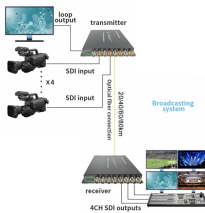

These diagrams typically show the termination information for all field (interconnecting) wiring between panels and equipment. Several formats are used for interconnection diagrams.

BARTEC stainless steel housings and distribution boxes are designed and approved for Zone 1 and 2 as well as Zone 21 and 22. They are particularly suitable for applications under extreme environmental ...

From decentralized energy, signal and data distribution to distribution boxes for smart buildings, we offer the right solution. We mount any electronics in the manifolds! All options are open here, and the ...

Box installation: Make sure that Distribution box has been correctly installed and fixed. Material preparation: Prepare the required circuit breakers, wires, wiring ties and other materials, and ...

In the following, the distribution power transformer features, construction and protection and their influence to the complete distribution system performance are discussed.