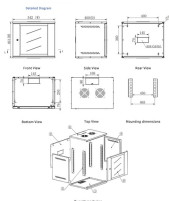

This document provides a list of components in an electrical distribution box with their names and associated wiring diagrams. It includes tables of diodes, fuses, relays, and other components like ...

Specifications Stainless steel 304 (1.4301) Plastic cable glands PG9 Available for 4, 6 or 8 load cells connections Excitation trim (+/- 10 turns, +/- 10 Ohm)

Hey, in this article we are going to see the Single Phase Distribution Box Wiring Diagram and Connection Procedure. A distribution board or distribution box is where the main power supply is ...

Box installation: Make sure that Distribution box has been correctly installed and fixed. Material preparation: Prepare the required circuit breakers, wires, wiring ties and other materials, and ...

In the following, the distribution power transformer features, construction and protection and their influence to the complete distribution system performance are discussed.