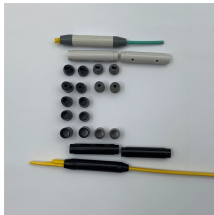

These diagrams typically show the termination information for all field (interconnecting) wiring between panels and equipment. Several formats are used for interconnection diagrams.

BARTEC stainless steel housings and distribution boxes are designed and approved for Zone 1 and 2 as well as Zone 21 and 22. They are particularly suitable for applications under extreme environmental ...

Specifications Stainless steel 304 (1.4301) Plastic cable glands PG9 Available for 4, 6 or 8 load cells connections Excitation trim (+/- 10 turns, +/- 10 Ohm)

Hey, in this article we are going to see the Single Phase Distribution Box Wiring Diagram and Connection Procedure. A distribution board or distribution box is where the main power supply is ...