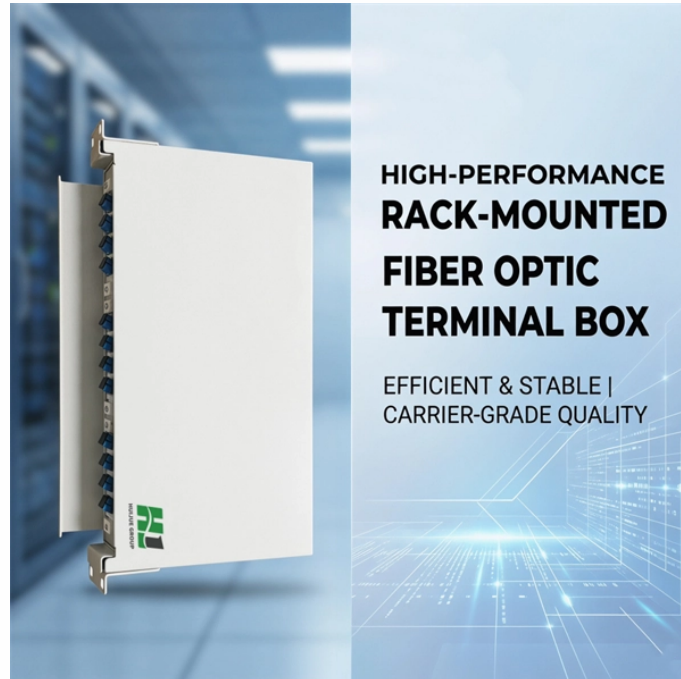

Bulk purchase of 4U edge data centers