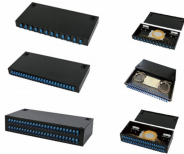

CV026 is an oval dome type fiber optic splice closure that support ...