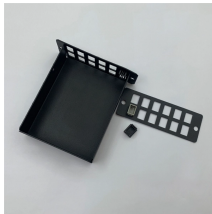

LS Busway, a division of LS Cable & System USA, offers Ex-Way (UL) Sandwich Type, Data-Way (UL) Track Type, NSPB, and CR-Way Medium Voltage systems, all in full compliance with U.S. industry ...

Learn about the electrical characteristics of this remarkable system. At Superior Tray Systems Inc. we strive for 100% customer satisfaction. In order to accomplish this we work directly with our clients to ...