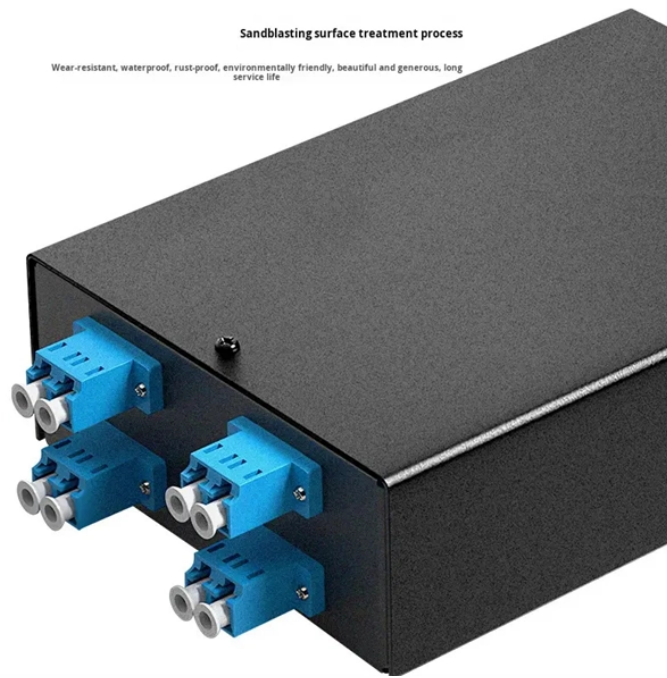

## Butterfly-shaped fiber optic cable distribution box

## Butterfly-shaped fiber optic cable distribution box

Their flat, butterfly-shaped structure combines optical fibers with strength members, making them ideal for indoor wiring, drop cable installations, and last-mile network construction.

SC prefabricated end butterfly-shaped fiber optic cable The product consists of indoor butterfly-shaped fiber optic cables and single-end or double-end pre-terminated fiber optic connectors, suitable for ...

FTTH Drop Cables are designed to connect the fiber access point to the ONT on the home in a FTTH network. It offers an efficient and economical solution for deploying fiber in FTTH network.

Briticom™ offers a wide range of indoor and outdoor fibre optic distribution, patching and consumer cables - including Plenum, Riser and LSZH in all diameters. These are used to provide links to ...