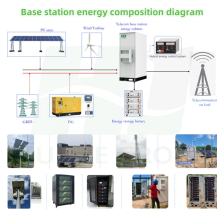

The SP-H0016 Outdoor Fiber Distribution Box is designed for FTTX communication networks as a terminal distribution and management point. It enables reliable connection between feeder optical ...