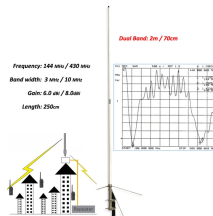

Butterfly-shaped optical fiber cables are a popular type of fiber optic cable that is commonly used for data transmission in telecommunication networks. They are called butterfly ...