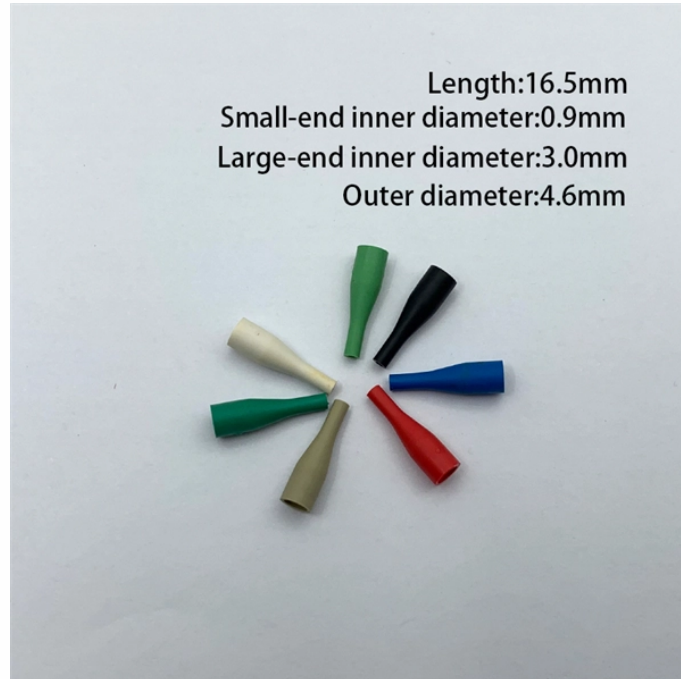

## Butterfly-shaped optical cable ordinary optical cable

## Butterfly-shaped optical cable ordinary optical cable

GJXH-1,2,4B6 Indoor metal butterfly shaped introduction optical cable  
GJXFH-1,2,4B6 TPU circular introduction single core optical cable  
GJFJU-1F TPU circular introduction single core optical cable ...

Mate protection controller

8-shaped butterfly fiber optic cable  
8-shaped butterfly fiber optic cable Specially used for the final connection from the optical splitter in the hallway to the optical modem in the user's home ...