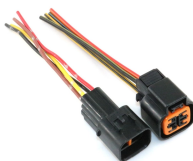

Hey, in this article we are going to see the Single Phase Distribution Box Wiring Diagram and Connection Procedure. A distribution board or distribution box is where the main power supply is ...