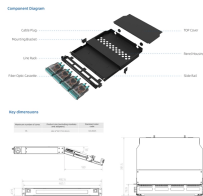

FS provides Fiber Terminal Box, free & fast delivery, expert tech support, outstanding warranties.

6-Core FTTH Fiber Distribution Termination Box with 6 SC APC Adapters, IP65 Waterproof, Wall-Mount Enclosure for Residential/Commercial Fiber Optic Splicing & Management (with 6 APC Adapter)