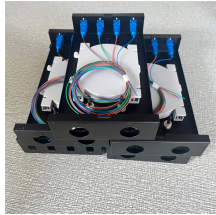

Developed for long distance fiber installations. Equipped with eight SFP+ ports, two additional SFP28 ports and one RJ45 console port for configuration. With AXIS D8308 Fiber Aggregation Switch you ...

Discover multi-gigabit Ethernet switches with 2.5G and 10G ports for blazing-fast network speeds. Explore managed features, PoE support, and compact designs.

Our switches fit seamlessly into various environments—from small businesses ...

These aggregation switches support advanced VLAN for flexible traffic segmentation, advanced QoS for prioritizing network traffic, IGMP/MLD Snooping for optimizing network performance, and ...

An 8-port, Layer 2 switch made for 10G SFP+ connections.