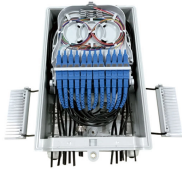

## **CIF price junction box 2-pin**

### **Overview**

These junction boxes provide easy maintenance and wiring of the Plug & Cord sets connecting to the Rack Monitors. Comes with 3 J-Slot Pins, 6 Contact Pins, and 30 ft. They are easy to install, lightweight, non-conductive and manufactured from all non-corrosive materials. Pro-Eco-Lite™ service boxes and vaults combine the strength of concrete with the lightweight characteristics of plastic. Book a Lunch & Learn Brochures and guides for our composite products, including Headwalls, Service Boxes & Vaults, Pilasters & Guards, and Heavy-Duty Junction. Check each product page for other buying options.

## CIF price junction box 2-pin

These junction boxes provide easy maintenance and wiring of the Plug & Cord sets connecting to the Rack Monitors. Comes with 3 J-Slot Pins, 6 Contact Pins, and 30 ft. coiled cord. The Junction Boxes ...