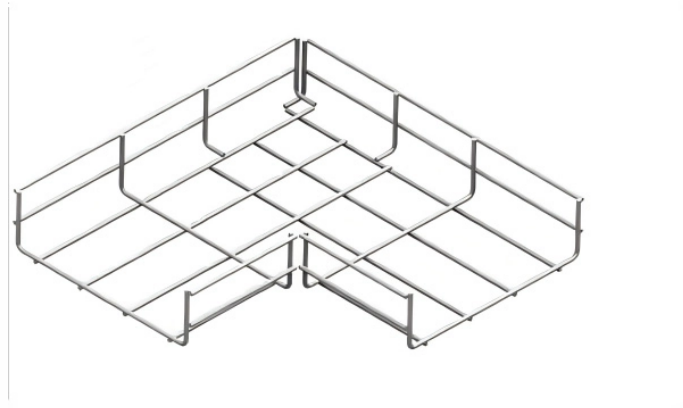

## CSP Tray-type Cable Trays

To view all the engineering data and drawings we offer, simply click the "B-Line Series CoSPEC specifier center" link above. Need assistance, please contact us.

Bare-die and CSP Trays can be customized based on process needs. Special features like locating fiducials, component clearance, special material, or engraving can be specified.

Search our database of thousands of H20 series (2" square) and H44 series (4" square) trays to fit your specific application. Comprehensive IC Packaging delivery systems for protecting and transporting ...

Explore cable tray systems and accessories for organized, accessible cable routing in commercial and industrial environments.

A channel cable tray is a compact, single-piece tray system with a narrow base and raised side flanges. Unlike ladder or trough trays, channel trays are designed to support small cable ...