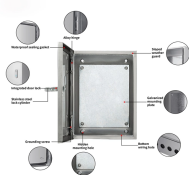

Panelboard ratings are predominately determined by heat rise not by bus bar size. The same bussing could be used in a 125A fully sealed small ...

Standard Busbar Adapters without electrical connections include two connection clips. They are intended to form bigger platforms; for example: for reversing starters, starters with Smart Motor ...

Panelboard ratings are predominately determined by heat rise not by bus bar size. The same bussing could be used in a 125A fully sealed small enclosure or a 250A well ventilated large ...

Clip-On Metal Cabinet and Drawer Labels - Reusable Chalkboard Labels for Kitchen, Bathroom, Dresser Drawers. Durable. Polished Edge. No Residue. Need help?