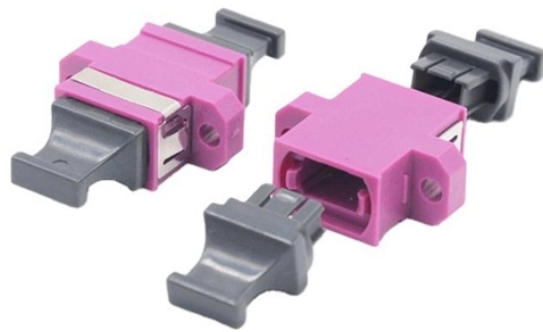

Cable Management Stand Flat

Cable Management Stand Flat

Explore our low TV stands for floor seating or if you're mounting your TV above. Check out our standard TV stands for traditional sofa setups. Or browse our tall TV stands if you plan to mount the TV above ...

By following the steps, you can assemble the TV stand mount within 15 minutes. No drilling is needed, eliminating the risk of wall damage. If you encounter issues during installation or use, contact our ...

These stands come equipped with compartments and channels that allow you to neatly tuck away all of your cables and wires, eliminating unsightly tangles and clutter. Not only do they ...

The SDC-1400 family is a simple, attractive, and versatile series of A/V stands and tables, in multiple sizes. The high quality, easy to assemble stands blend with virtually any decor and supports flat ...

Shop Wayfair for all the best Cable Management TV Stands & Entertainment Centers. Enjoy Free Shipping on most stuff, even big stuff.

Crafted from kiln-dried wood with oak veneer, it features closed storage, an adjustable shelf, and easy cable management for a streamlined display. Choose from two timeless finishes and enjoy the ease ...