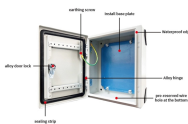

We have more than a decade's worth of experience making and designing quality cable tray and cable management systems. Our knowledgeable production team works closely with each customer to ...

This guide covers the critical steps, from selecting the right electrical cable tray and performing accurate cable fill calculations to managing a safe cable pull through and ensuring all bonding and grounding ...

Cable trays simplify the wiring system design process and reduces ...

Cable trays simplify the wiring system design process and reduces the number of details. Cable tray wiring systems are well suited for computer aided design drawings. A spread sheet based wiring ...

systems support and route all types of cables. Depending on the type and version of mesh cable tray, as well as the corrosion protection used, the mesh cable tray systems can be . sed in different indoor ...

When fitting cable trays and their accessories, the products are cut on site to create changes of direction, adjust sections, etc. Damage can also occur during handling; as a result, both the ...

These documents: ANSI/NEMA VE-1, Metal Cable Tray Systems; NEMA VE-2, Cable Tray Installation Guidelines; and NEMA FG-1, Non Metallic Cable Tray Systems, are an excellent industry resource in ...