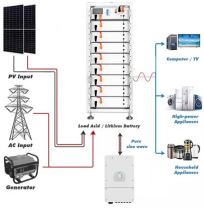

Factory direct options come straight from the manufacturer, ensuring competitive pricing and available in trendy configurations, like lightweight or frequency-complying trays.