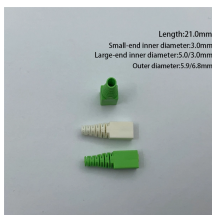

For engineers, contractors and facility managers, understanding common problems in steel cable tray installations - and knowing how to avoid them - is essential for ensuring system ...