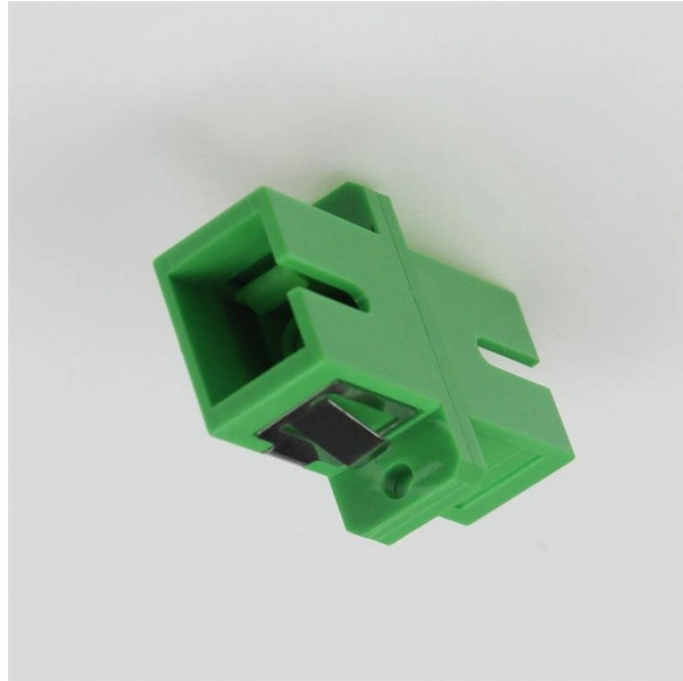

Cable radial distribution box

Cable radial distribution box

An Extensive Library of Self-Developed Products

Perlegear 17" in-Wall Media Box, Electrical Box, Recessed Outlet Box and Media Enclosure for One Connect Box & Network Switches, Cable Management Kit with Cutting Template, Dust Bag & ...

The Vertiv™ NetSure™ External Distribution Box (EDB) holds both DC distribution and fiber distribution in a single convenient enclosure. Aluminum construction helps protect against vandalism and harsh ...

Split 360° Multi Cable Transit, M32-M75, IP54 With the distribution box, centrally routed cables (with and without connectors) can be distributed 360° in all desired directions.

Use distributor boxes for quick and clear cabling in the field. Distributor boxes bundle several cables into one master cable that is connected to the controller. Thanks to the status indicator, you have an ...

30-pair Distribution Box (outdoor), 185 x 135 x 80 mm (7.28" x 5.31" x 3.15") KR-INBOX-30
50-pair Distribution Box (outdoor), 195 x 195 x 85 mm (7.67" x 7.67" x 3.34") KR-INBOX-50

This Cable Distribution Box offers compact, weatherproof MV solutions for underground and outdoor power distribution systems.