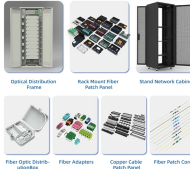

Cable radial distribution box

Cable radial distribution box

An Extensive Library of Self-Developed Products

Perlegear 17" in-Wall Media Box, Electrical Box, Recessed Outlet Box and Media Enclosure for One Connect Box & Network Switches, Cable Management Kit with Cutting Template, Dust Bag & ...

The Vertiv™ NetSure™ External Distribution Box (EDB) holds both DC distribution and fiber distribution in a single convenient enclosure. Aluminum construction helps protect against vandalism and harsh ...

Split 360° Multi Cable Transit, M32-M75, IP54 With the distribution box, centrally routed cables (with and without connectors) can be distributed 360° in all desired directions.

Use distributor boxes for quick and clear cabling in the field. Distributor boxes bundle several cables into one master cable that is connected to the controller. Thanks to the status indicator, you have an ...

Choosing the best distribution box isn't rocket science, but it does need a bit of thought. I'll walk you through the key factors to consider, like your building size, budget, and environment.

PIANO 8+ - pole-mounted distribution box The PIANO 8+ is a versatile, pole and wall-mounted distribution box designed for telecommunication cable management, offering a mix of robust ...