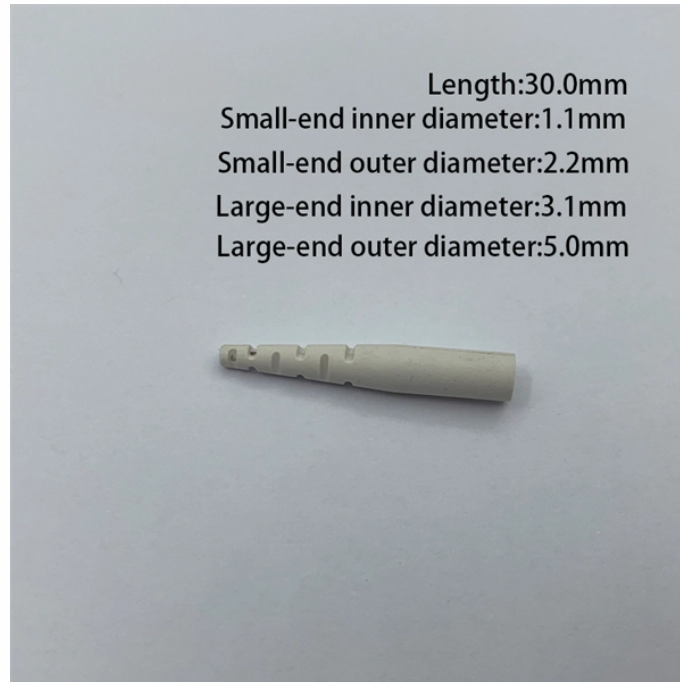

## Cable tray 100300

## Cable tray 100300

Our cable tray systems securely hold and protect cables and come in many models and sizes, solid bottom and ventilated.

Cablofil UFS100/300PG | Under Floor Support Bracket, 12 in. Tray, Pre-Galvanized, 12 L x 4 H in. Cablofil's Wiremesh Cable Tray concept is based on performance, safety, and economy. These three ...

Choose from our selection of cable trays, including over 850 products in a wide range of styles and sizes. Same and Next Day Delivery.

Cable trays, 100 mm in height, available in various widths, made of galvanised sheet metal or stainless steel, optionally powder painted in the desired colour. The length of an individual cable tray is 3.0 m. ...

- 100mm Wide - 2.4mtr Standard Length -  
Perforated Cable Tray \*\*\* Please note due to size,  
this item is PICKUP ONLY \*\*\*

100\*300MM Stainless Steel ss304 Perforated Cable  
Tray Professional Supplier quantity