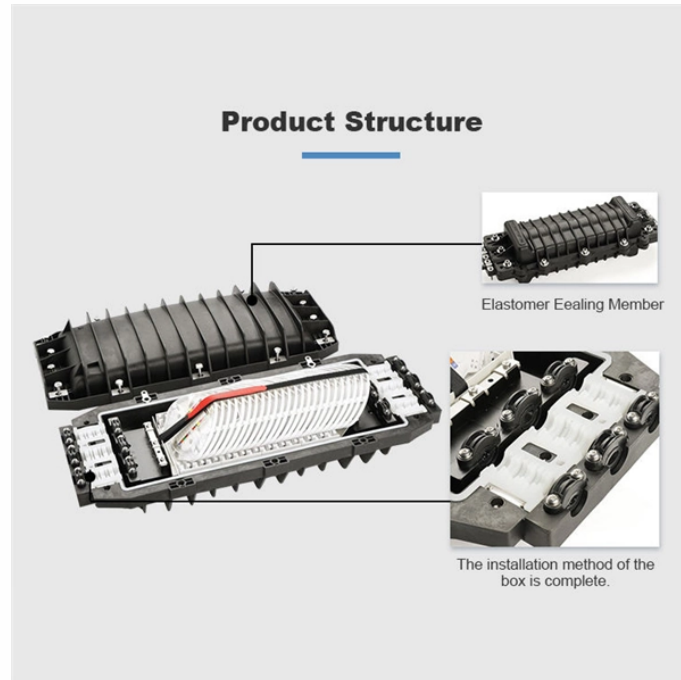

## Cable tray CTC and CTT

## Cable tray CTC and CTT

All CT Cable Tray fittings are made to 150mm radius. Order fasteners separately for installation. M6 x 10 screw & M6 flanged nut Ordering code WIZZ. Check with your local representative at time of enquiry.

When fitting cable trays and their accessories, the products are cut on site to create changes of direction, adjust sections, etc. Damage can also occur during handling; as a result, both the ...

Cable tray capacity refers to the maximum number of cables that can be installed in a cable tray without exceeding a specified fill ratio. The fill ratio is the percentage of the cross-sectional area of the tray ...

Explore standard sizes by tray type, understand width and depth limits, and see how to calculate and choose compliant cable tray sizes for real projects.

Hubbell's NEXTFRAME® Ladder Tray is the effective and widely used cable runway that supports and delivers bundles of cable between cabinets, racks, and closets, along walls, and suspended from ...